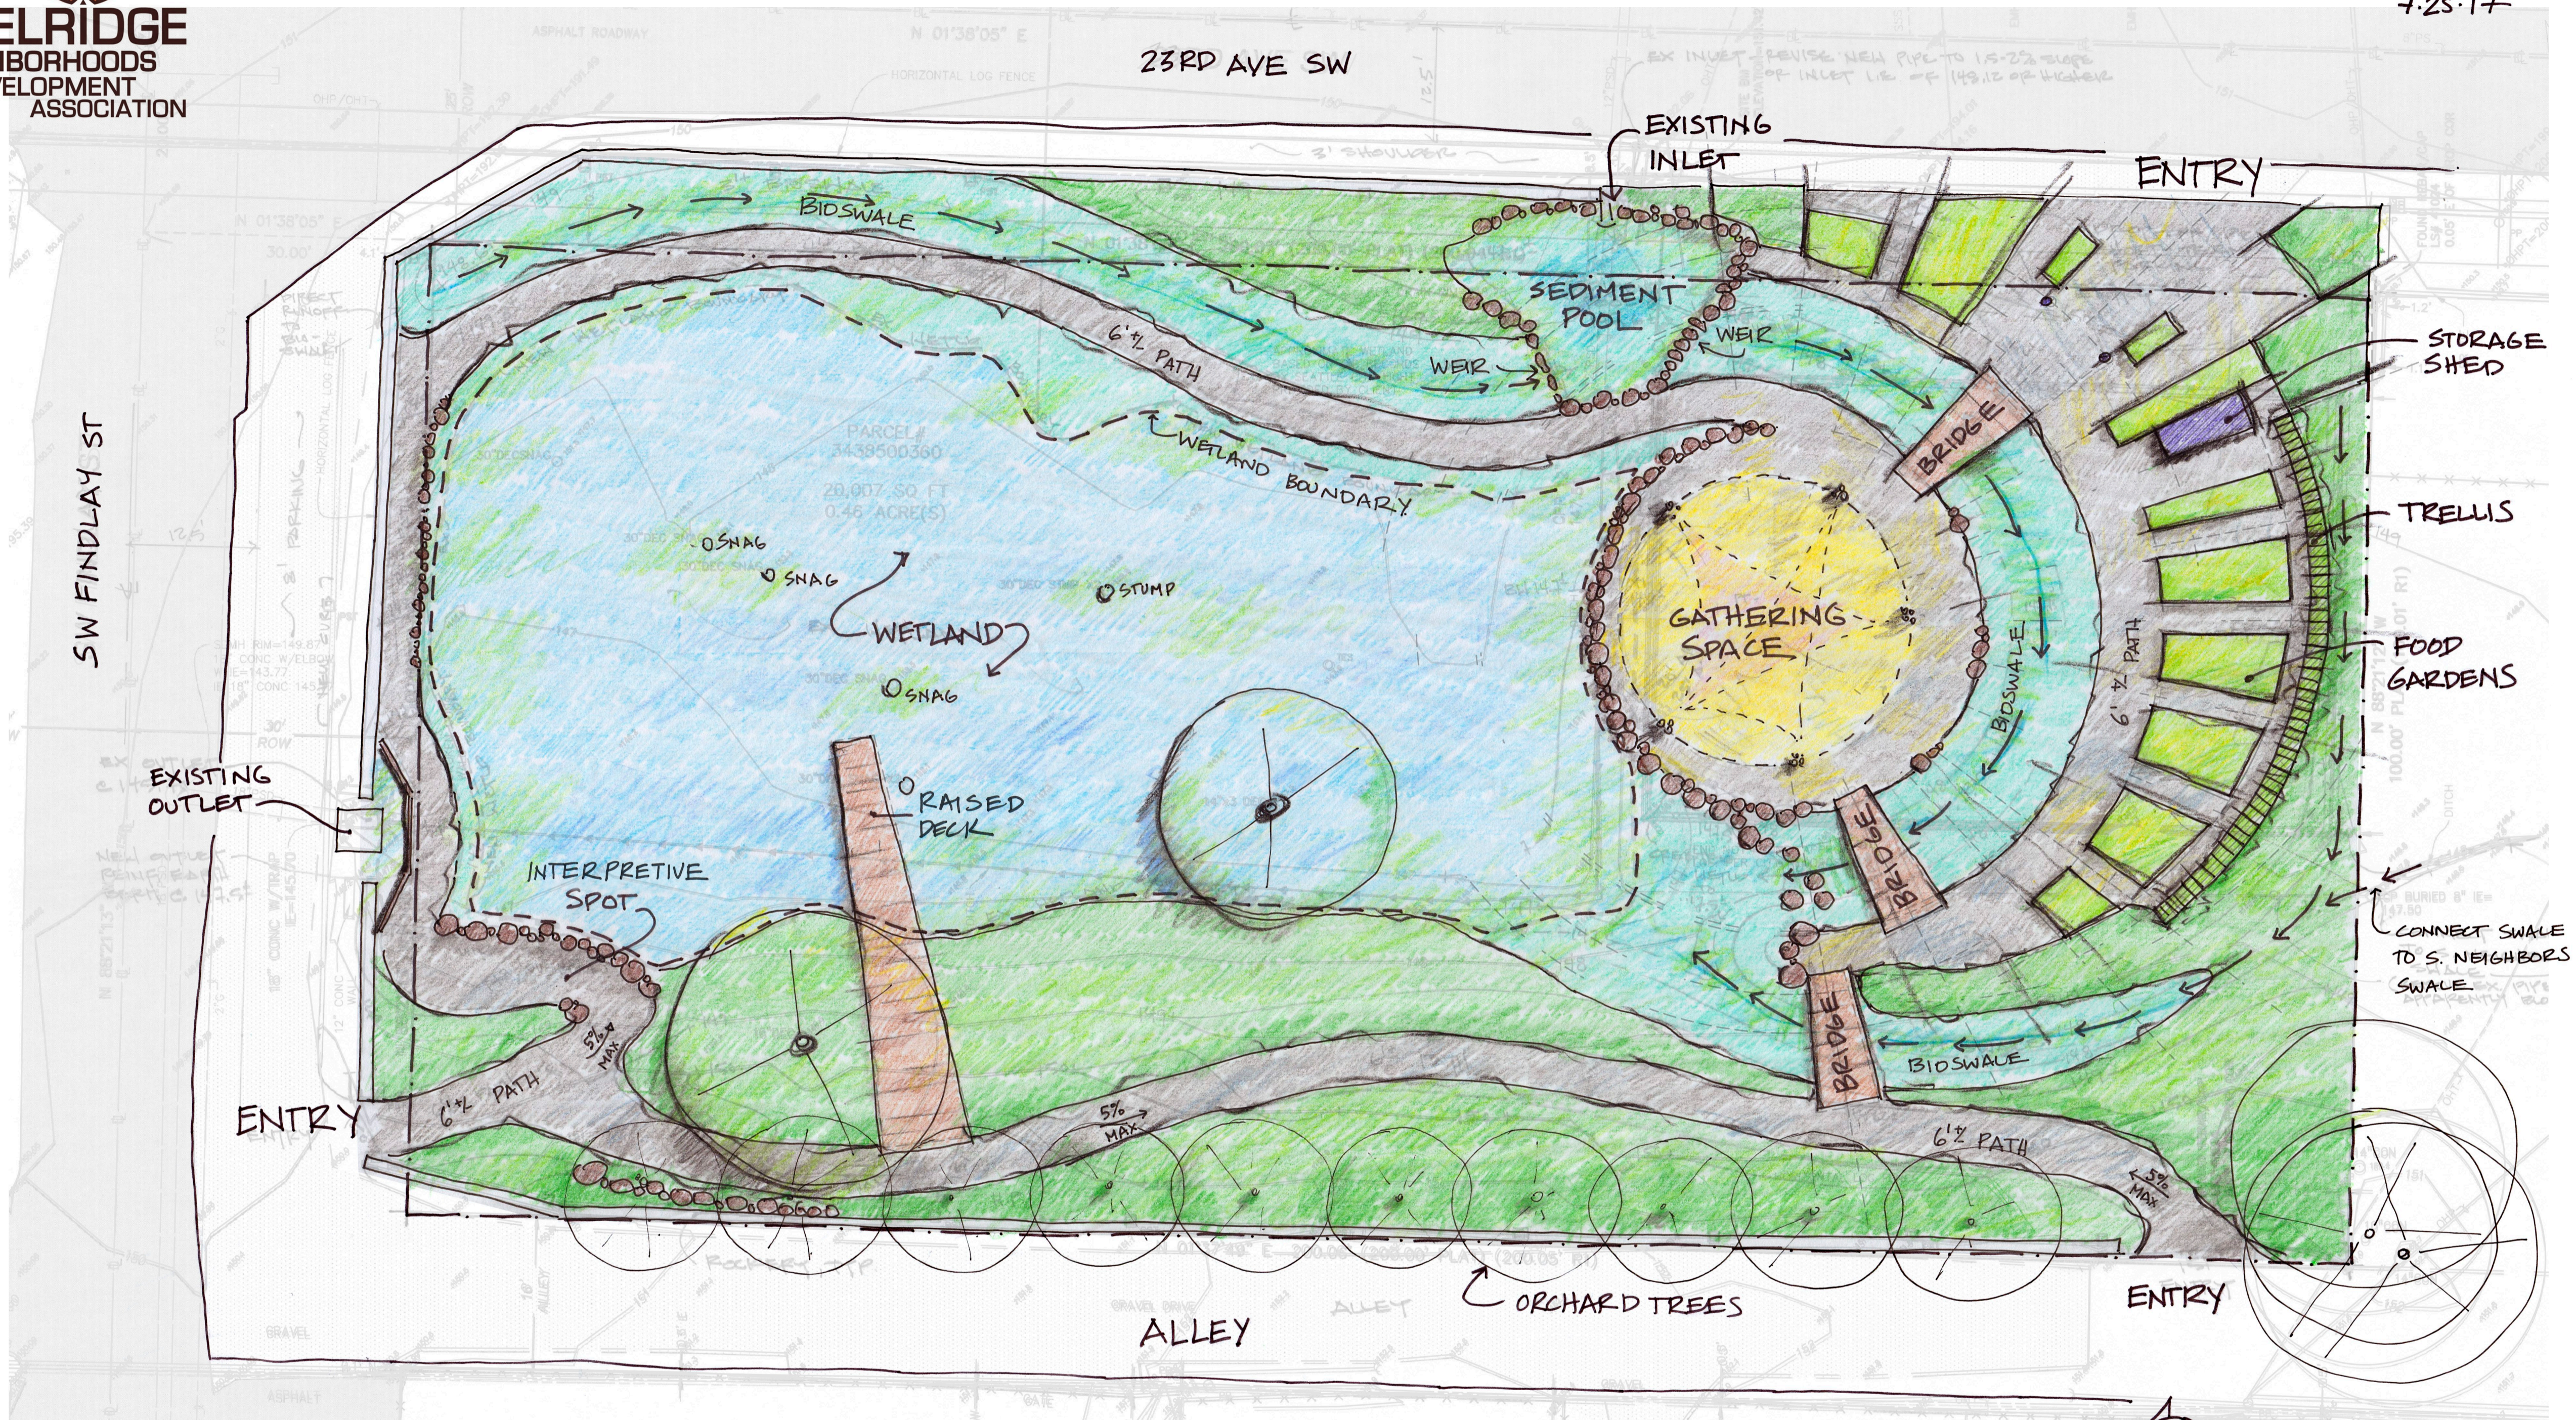

DELDRIDGE
NEIGHBORHOODS
DEVELOPMENT
ASSOCIATION

DELRIDGE WETLAND PARK - CONCEPT PLAN

7.25.17

- GATHERING
- BIOSWALE
- PATH
- FOOD GARDENS
- BRIDGES/BOARDWALK.
- NATIVE HABITAT & WILD EDIBLES
- WETLANDS

OUTDOOR CLASSROOM DESIGN